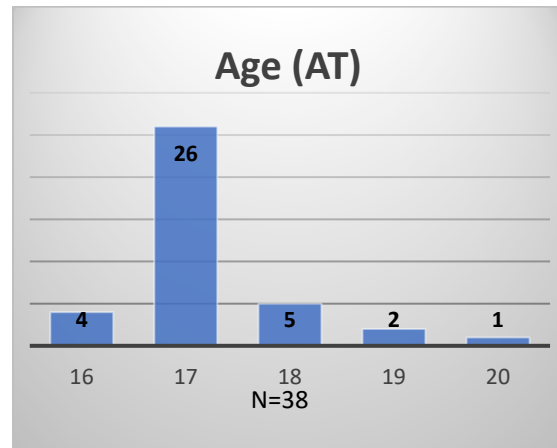

Daily Data Dashboard – January 4, 2023
Demographics for JTDC Population
Wednesday Morning Midnight Count

Total # of probation Involved youth¹: 1,044

¹ Probation Active: Any youth who is pending sentencing with an active social history, has been formally placed on probation or supervision with Cook County Juvenile Probation on the date of the report.

*Age, Gender and Race for Criminal Court population (N=1) is not represented in this report.

Data sources: cFive Supervisor – Probation Population and RMIS – JTDC Population

Daily Data Dashboard – January 4, 2023
Demographics for JTDC Population
Wednesday Morning Midnight Count