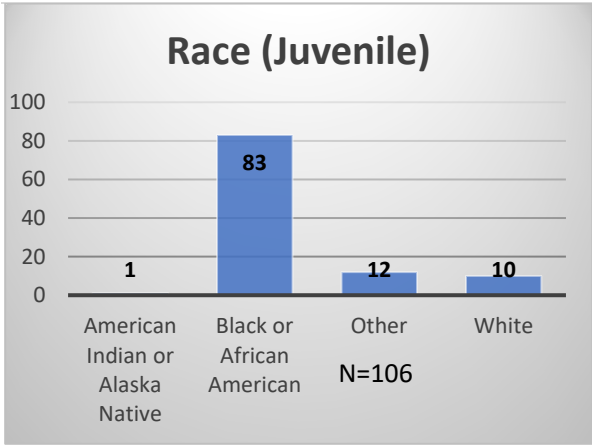

Daily Data Dashboard – January 4, 2023
Demographics for JTDC Population
Wednesday Morning Midnight Count

Total # of probation Involved youth¹: 1,044

¹ Probation Active: Any youth who is pending sentencing with an active social history, has been formally placed on probation or supervision with Cook County Juvenile Probation on the date of the report.

*Age, Gender and Race for Criminal Court population (N=1) is not represented in this report.

Data sources: cFive Supervisor – Probation Population and RMIS – JTDC Population

Daily Data Dashboard – January 4, 2023
Demographics for JTDC Population
Wednesday Morning Midnight Count