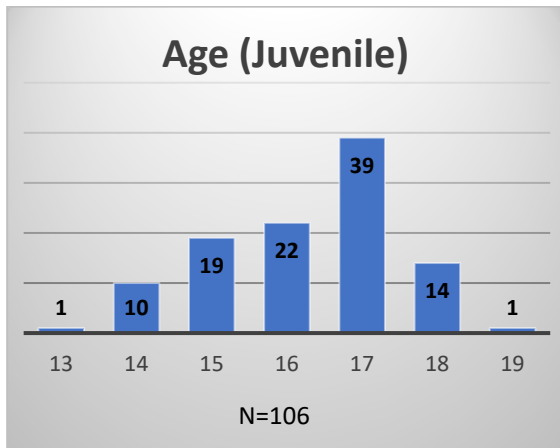

Daily Data Dashboard – January 4, 2023
Demographics for JTDC Population
Wednesday Morning Midnight Count

Total # of probation Involved youth¹: 1,044

¹ Probation Active: Any youth who is pending sentencing with an active social history, has been formally placed on probation or supervision with Cook County Juvenile Probation on the date of the report.

*Age, Gender and Race for Criminal Court population (N=1) is not represented in this report.

Data sources: cFive Supervisor – Probation Population and RMIS – JTDC Population

Daily Data Dashboard – January 4, 2023
Demographics for JTDC Population
Wednesday Morning Midnight Count