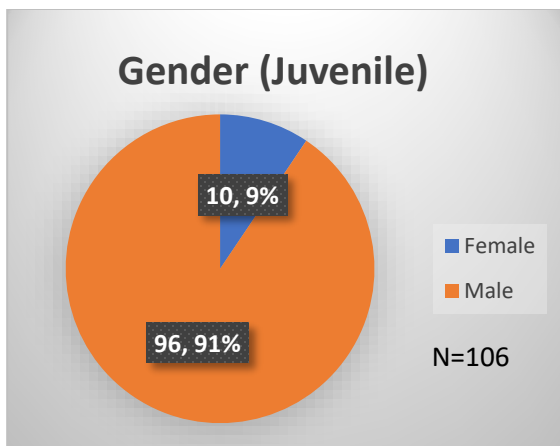

Daily Data Dashboard – January 4, 2023
Demographics for JTDC Population
Wednesday Morning Midnight Count

Total # of probation Involved youth¹: 1,044

¹ Probation Active: Any youth who is pending sentencing with an active social history, has been formally placed on probation or supervision with Cook County Juvenile Probation on the date of the report.

*Age, Gender and Race for Criminal Court population (N=1) is not represented in this report.

Data sources: cFive Supervisor – Probation Population and RMIS – JTDC Population

Daily Data Dashboard – January 4, 2023
Demographics for JTDC Population
Wednesday Morning Midnight Count