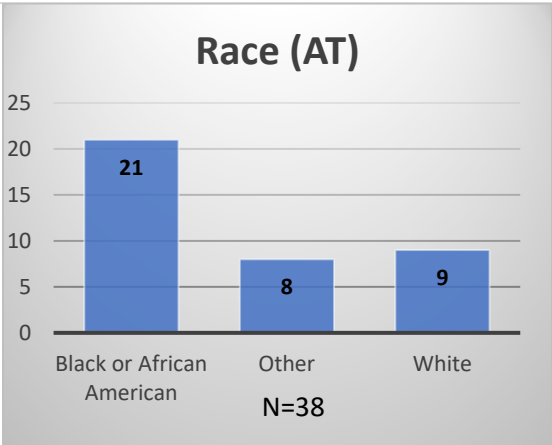

Daily Data Dashboard – January 4, 2023
Demographics for JTDC Population
Wednesday Morning Midnight Count

Total # of probation Involved youth¹: 1,044

¹ Probation Active: Any youth who is pending sentencing with an active social history, has been formally placed on probation or supervision with Cook County Juvenile Probation on the date of the report.

*Age, Gender and Race for Criminal Court population (N=1) is not represented in this report.

Data sources: cFive Supervisor – Probation Population and RMIS – JTDC Population

Daily Data Dashboard – January 4, 2023
Demographics for JTDC Population
Wednesday Morning Midnight Count