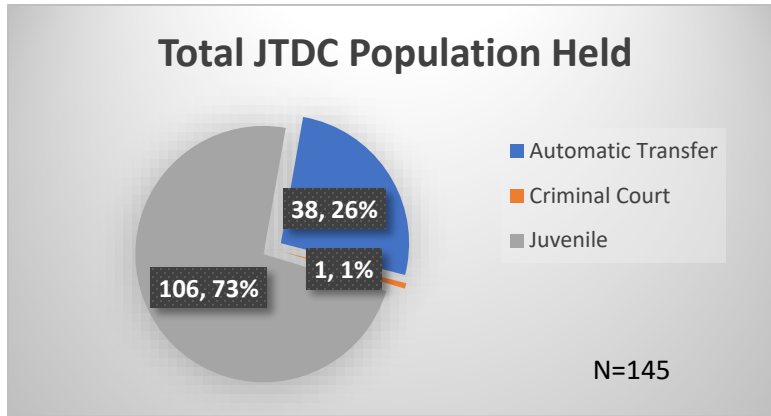

Daily Data Dashboard – January 4, 2023
Demographics for JTDC Population
Wednesday Morning Midnight Count

Total # of probation Involved youth¹: 1,044

¹ Probation Active: Any youth who is pending sentencing with an active social history, has been formally placed on probation or supervision with Cook County Juvenile Probation on the date of the report.

*Age, Gender and Race for Criminal Court population (N=1) is not represented in this report.

Data sources: cFive Supervisor – Probation Population and RMIS – JTDC Population

Daily Data Dashboard – January 4, 2023
Demographics for JTDC Population
Wednesday Morning Midnight Count