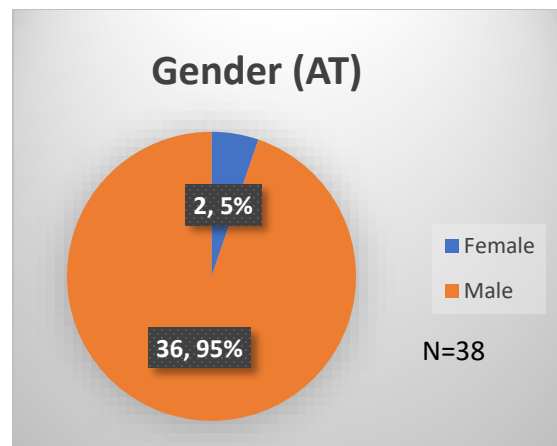

Daily Data Dashboard – January 4, 2023
Demographics for JTDC Population
Wednesday Morning Midnight Count

Total # of probation Involved youth¹: 1,044

¹ Probation Active: Any youth who is pending sentencing with an active social history, has been formally placed on probation or supervision with Cook County Juvenile Probation on the date of the report.

*Age, Gender and Race for Criminal Court population (N=1) is not represented in this report.

Data sources: cFive Supervisor – Probation Population and RMIS – JTDC Population

Daily Data Dashboard – January 4, 2023
Demographics for JTDC Population
Wednesday Morning Midnight Count